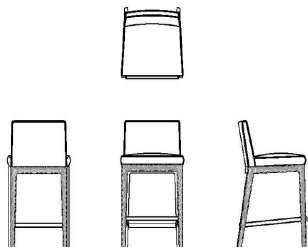

Dune Collection—

LLOYD STOOL
Dune Studio, 2024

dune

LLOYD STOOL

Dune Studio, 2024

Stool upholstered with poly-urethane foam over solid wood frame.
Available in ash, oak or walnut with many custom finish options.
Stainless steel front stretcher footplate.

18" w X 20.5" d X 40.5" h
Custom sizes available

Dune Showroom
200 Lexington Ave. T 212 → 925 → 6171
Suite 100 F 212 → 925 → 2273
NY, NY 10016 Dune-NY.com

dune